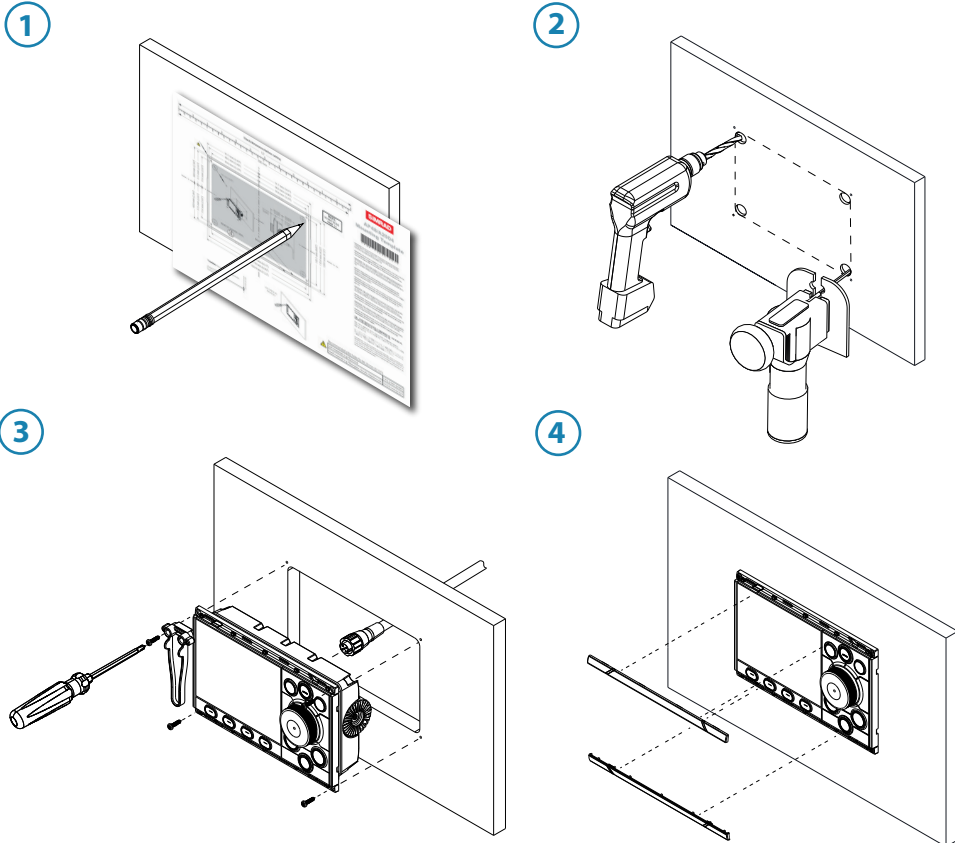

## Parts

1. Display unit and removable bezels
2. Micro-C drop cable - 4.5 m (15')
3. Micro-C T-connector
4. Panel mounting kit
5. Suncover
6. Documentation pack

## Dimensions

## Mounting