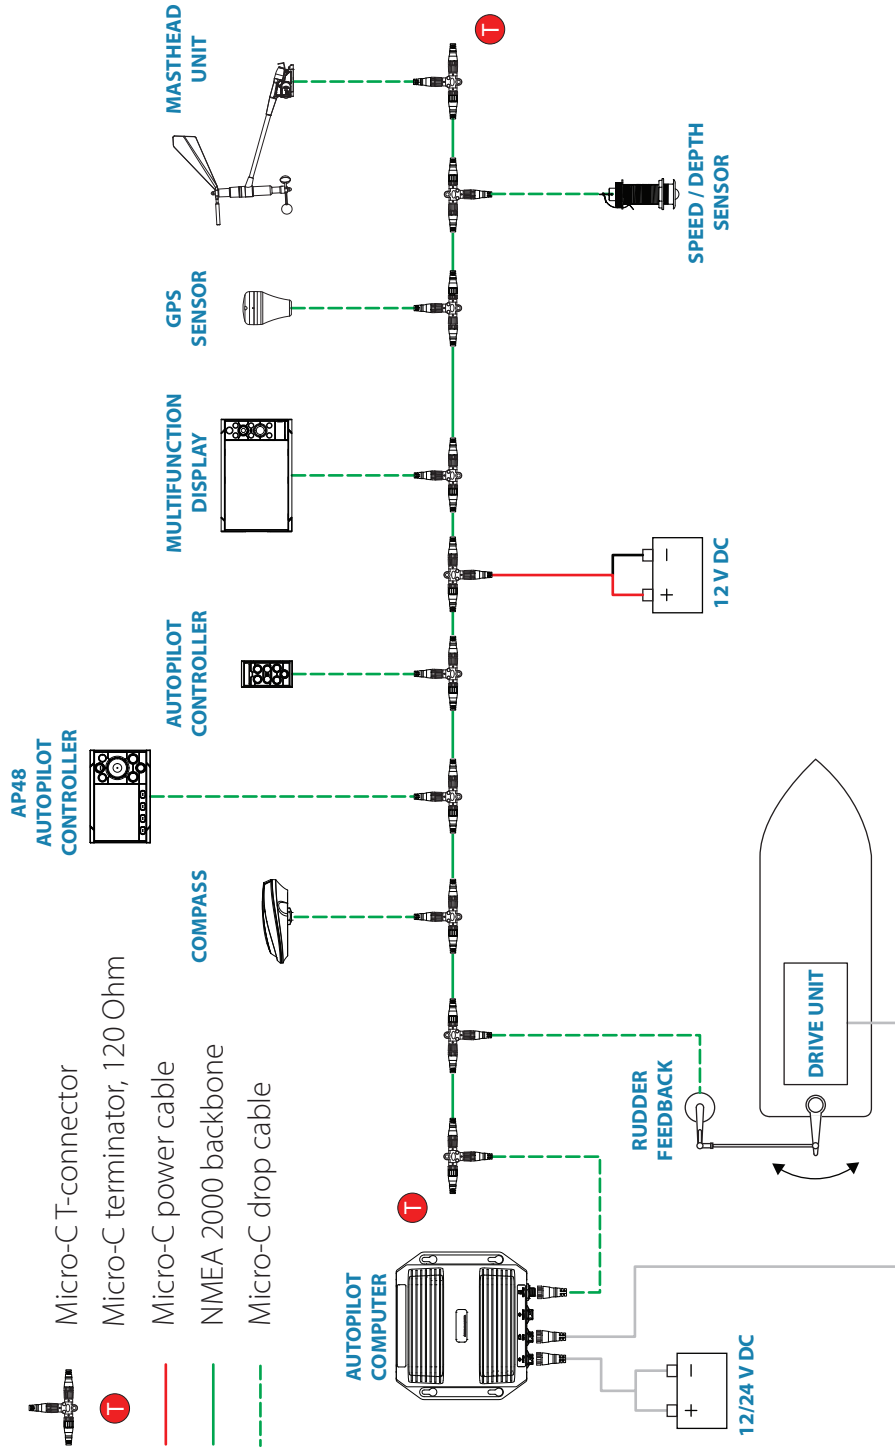

## System wiring example

**SIMRAD**

## Parts

1. Display unit and removable bezels
2. Micro-C drop cable - 4.5 m (15')
3. Micro-C T-connector
4. Panel mounting kit
5. Suncover
6. Documentation pack

## Dimensions

## Mounting