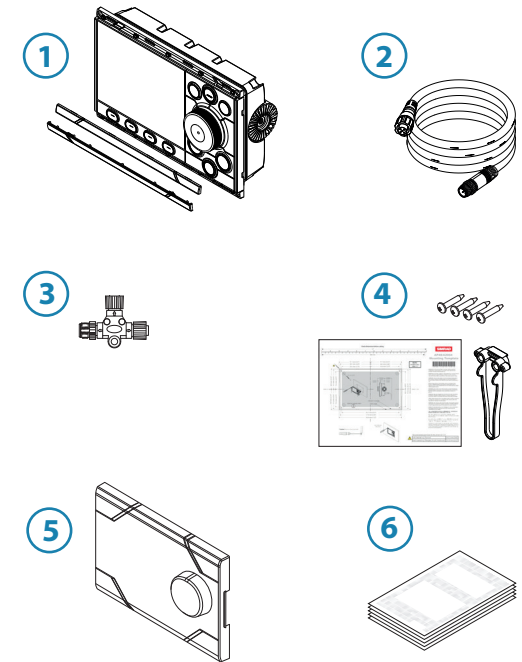

## Parts

1. Display unit and removable bezels
2. Micro-C drop cable - 4.5 m (15')
3. Micro-C T-connector
4. Panel mounting kit
5. Suncover
6. Documentation pack

## Dimensions

## Dimensions with bracket (sold separately)