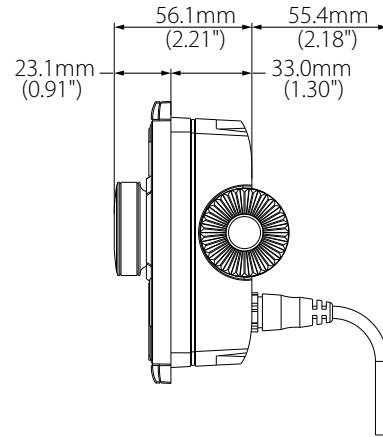

## Parts

1. Display unit and removable bezels
2. Micro-C drop cable - 4.5 m (15')
3. Micro-C T-connector
4. Panel mounting kit
5. Suncover
6. Documentation pack

## Dimensions

## Dimensions with bracket (sold separately)