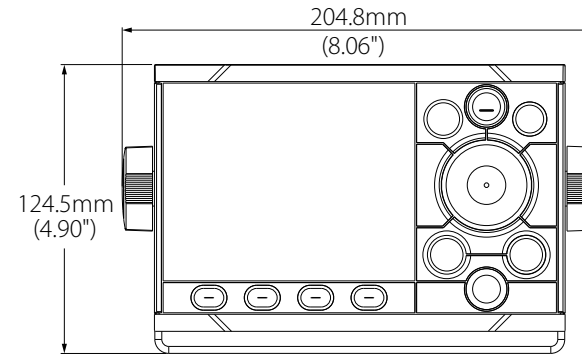

## Parts

1. Display unit and removable bezels
2. Micro-C drop cable - 4.5 m (15')
3. Micro-C T-connector
4. Panel mounting kit
5. Suncover
6. Documentation pack

## Dimensions

## Dimensions with bracket (sold separately)