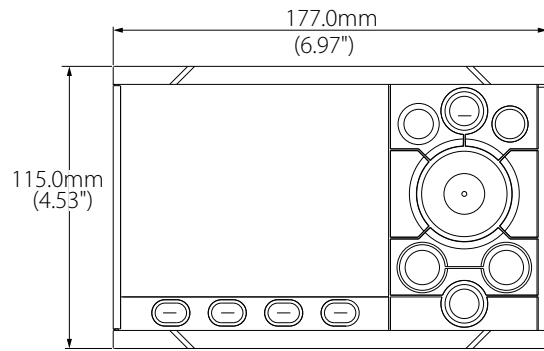

## Parts

1. Display unit and removable bezels
2. Micro-C drop cable - 4.5 m (15')
3. Micro-C T-connector
4. Panel mounting kit
5. Suncover
6. Documentation pack

## Dimensions

## Dimensions with bracket (sold separately)