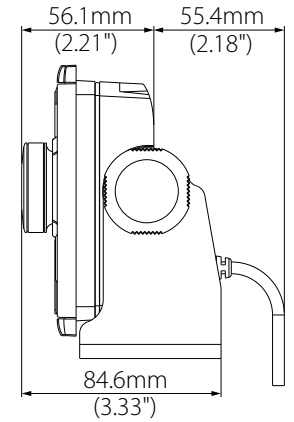

## Parts

1. Display unit and removable bezels
2. Micro-C drop cable - 4.5 m (15')
3. Micro-C T-connector
4. Panel mounting kit
5. Suncover
6. Documentation pack

## Dimensions

## Dimensions with bracket (sold separately)