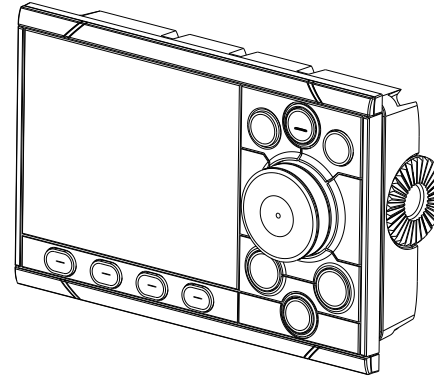

AP48 INSTALLATION GUIDE