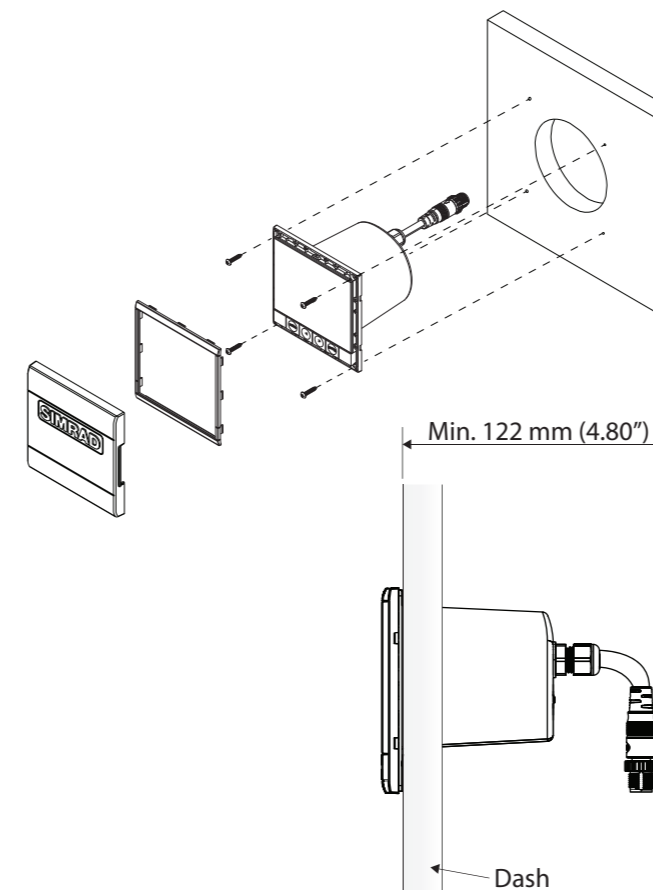

Mounting template

Supplied parts

SIMRAD

IS35 Color Gauge Installation Guide

For product manuals, technical specifications, certificates and declarations refer to the website:

www.simrad-yachting.com

Installation