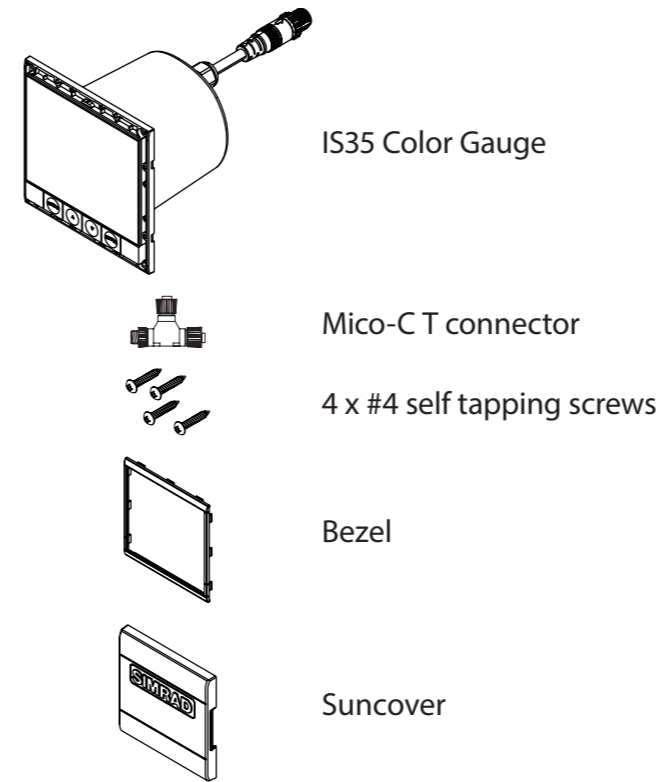

Mounting template

Supplied parts

SIMRAD

IS35 Color Gauge Installation Guide

For product manuals, technical specifications, certificates and declarations refer to the website:

www.simrad-yachting.com

Installation