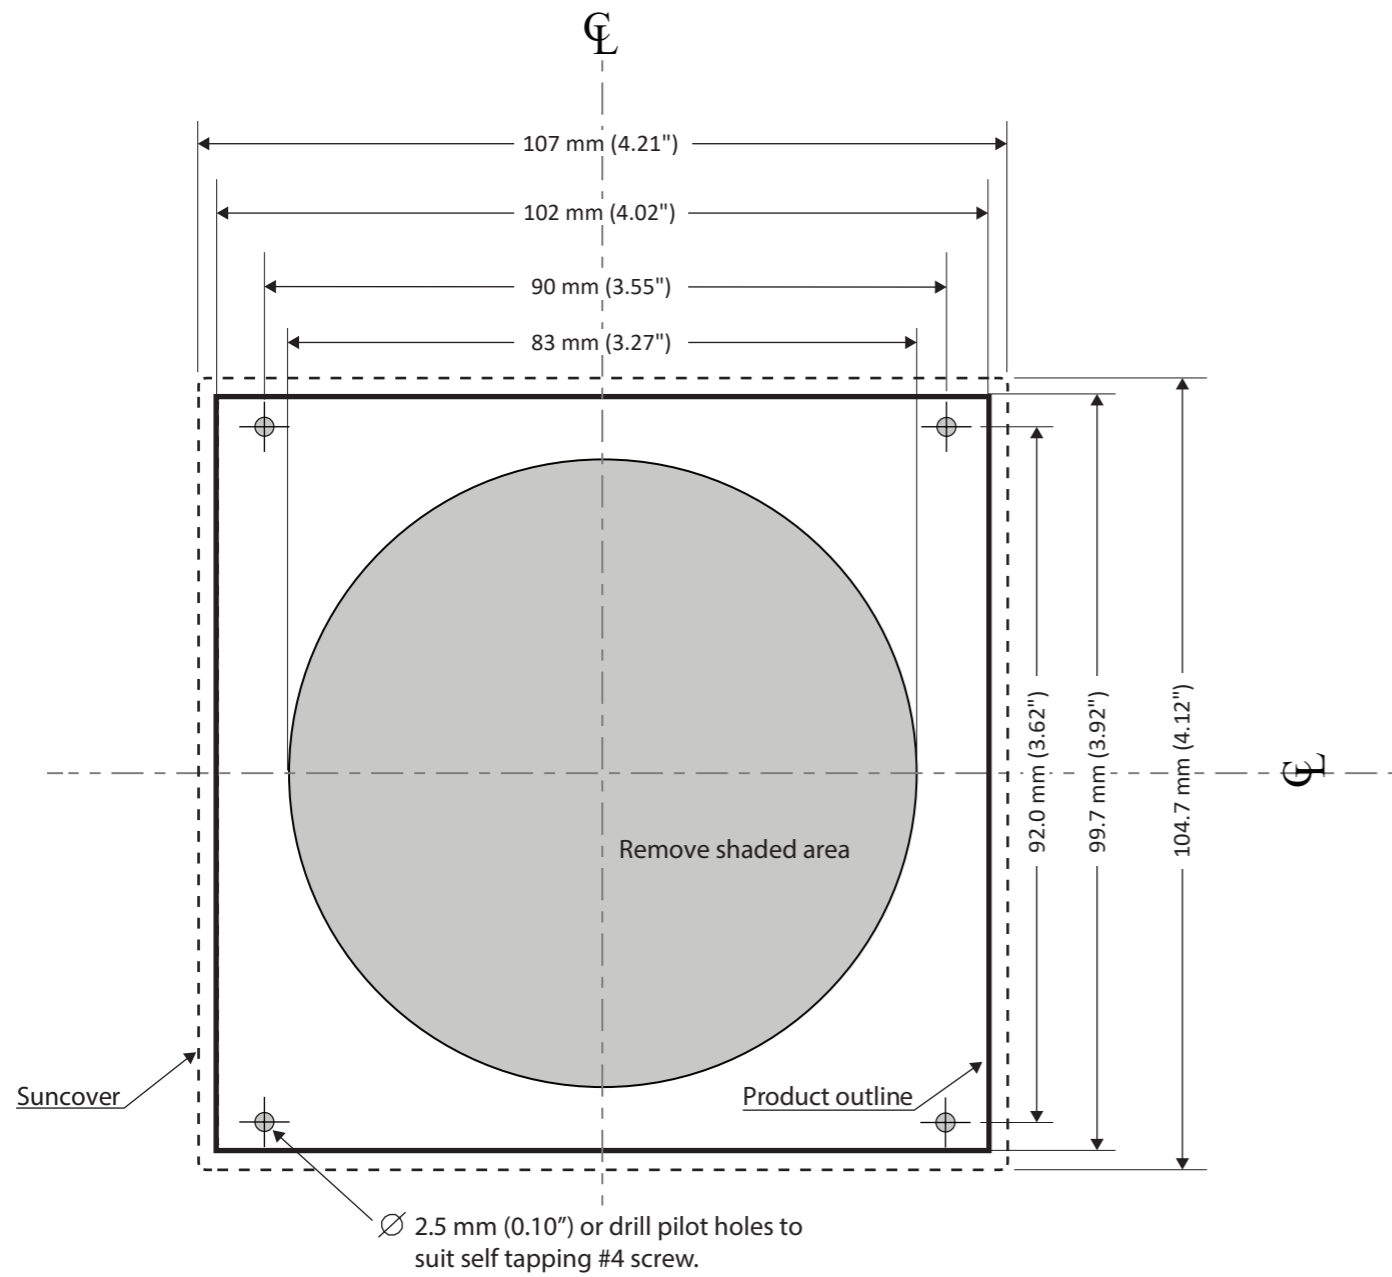

Mounting template

Supplied parts

SIMRAD

IS35 Color Gauge Installation Guide

For product manuals, technical specifications, certificates and declarations refer to the website:

www.simrad-yachting.com

Installation